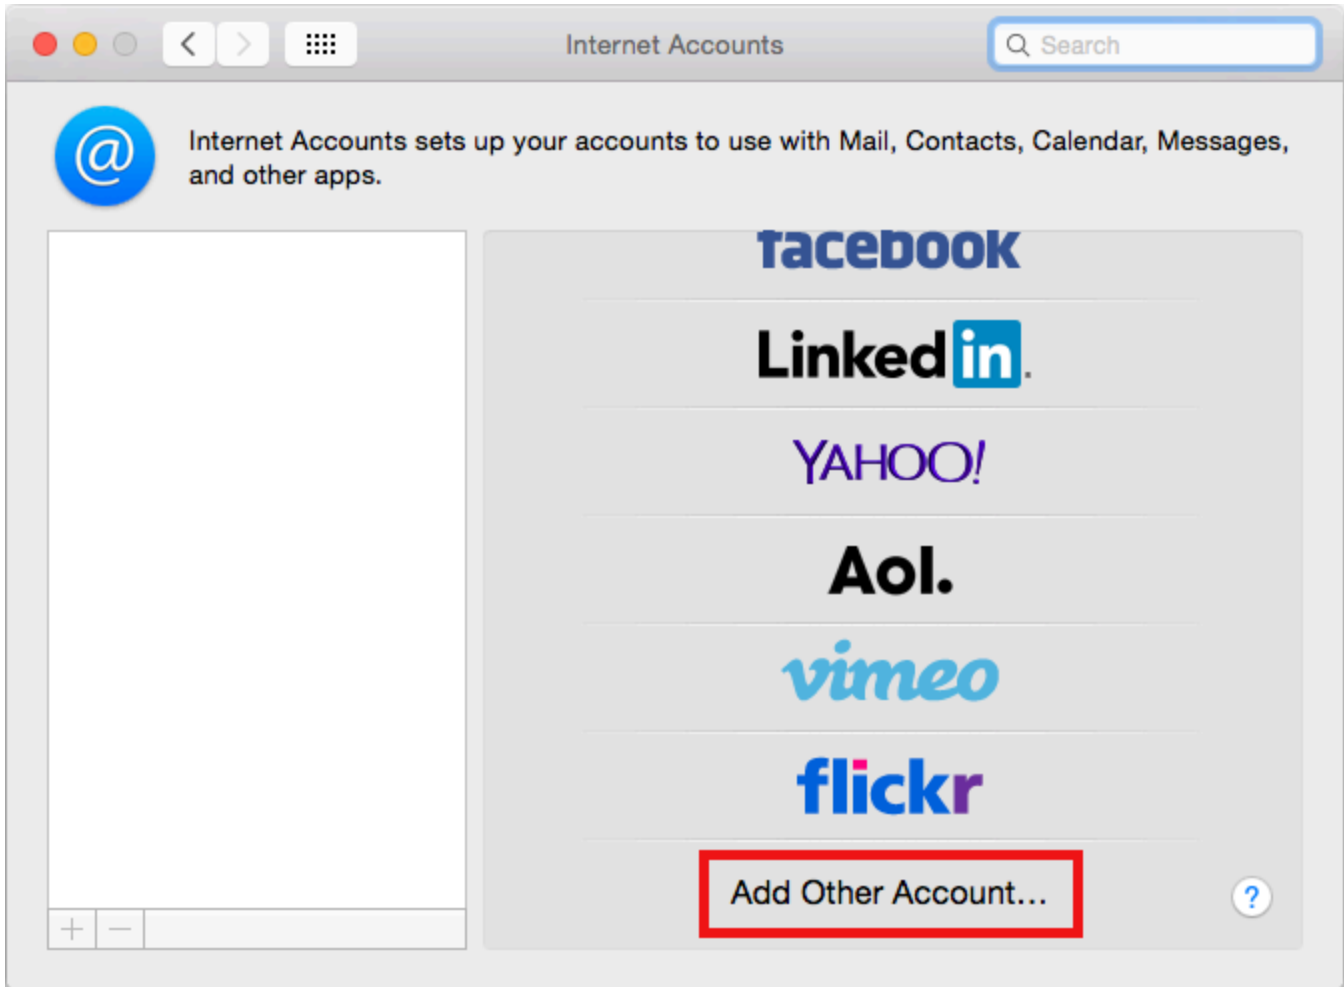

Mail (Mac OS X 10.10 Yosemite)

Internet Accounts

Search

Incoming Mail Server Info

Path Prefix: Optional

Port: 993 Use SSL

Authentication: Password

Cancel Back Next