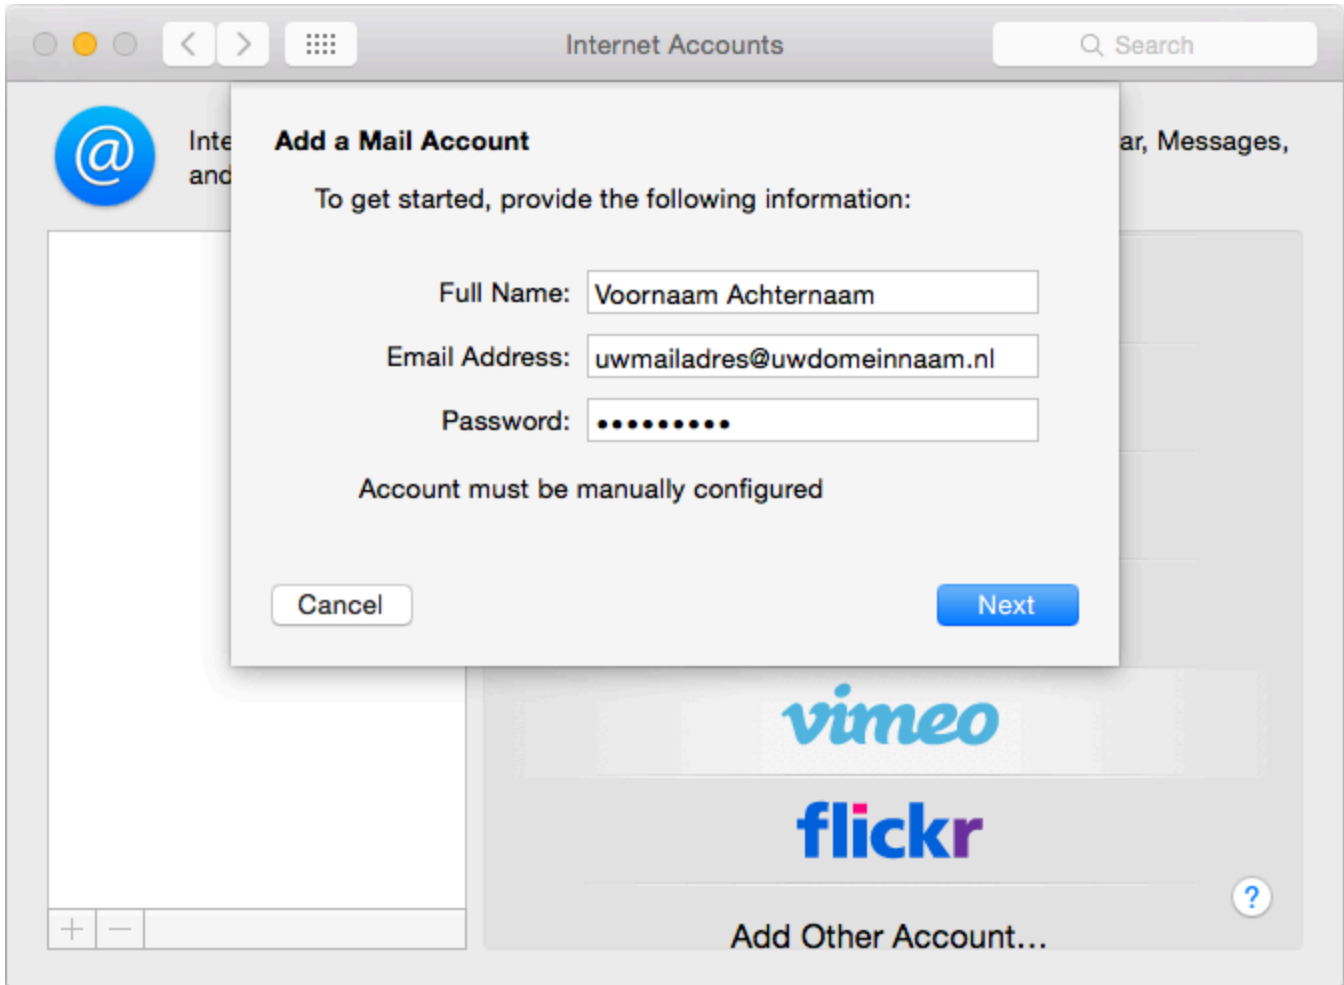

Mail (Mac OS X 10.10 Yosemite)

Internet Accounts

Search

Incoming Mail Server Info

Path Prefix: Optional

Port: 993 Use SSL

Authentication: Password

Cancel Back Next