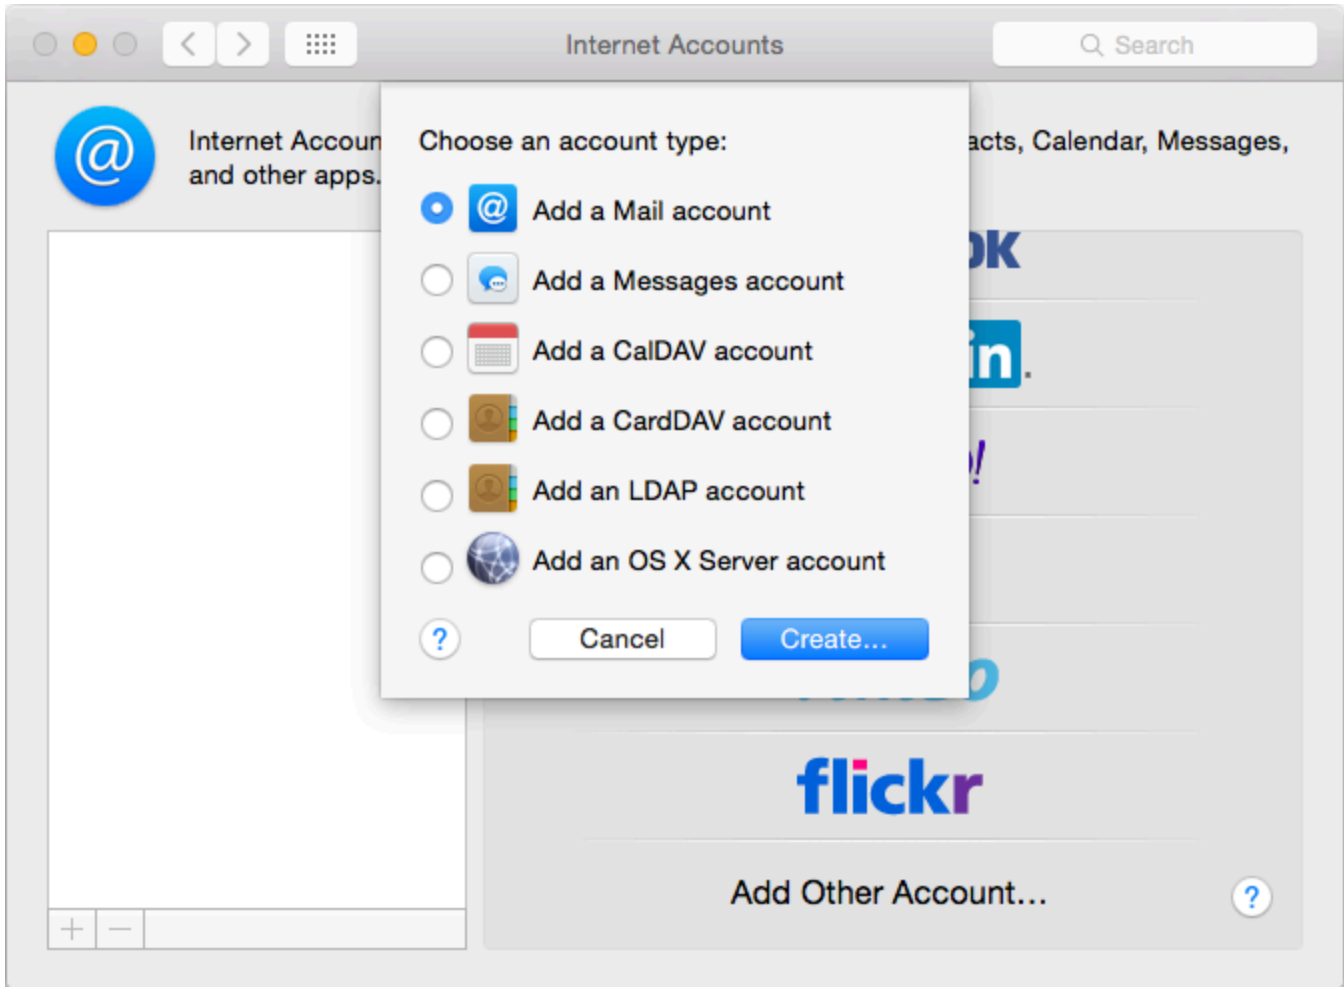

Mail (Mac OS X 10.10 Yosemite)

Internet Accounts

Search

Incoming Mail Server Info

Path Prefix: Optional

Port: 993 Use SSL

Authentication: Password

Cancel Back Next

vimeo
flickr

+

-

Add Other Account... ?

Internet Accounts

Search

@

Outgoing Mail Server Info