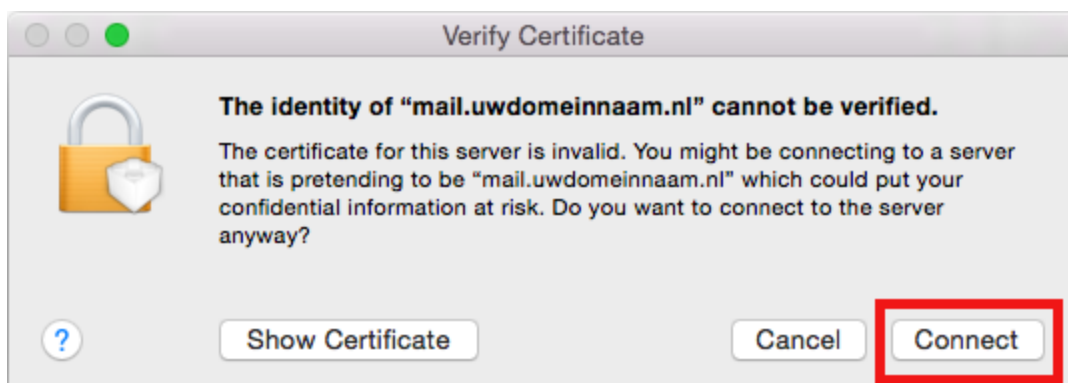

Mail (Mac OS X 10.10 Yosemite)

Internet Accounts

Search

Incoming Mail Server Info

Path Prefix: Optional

Port: 993 Use SSL

Authentication: Password

Cancel Back Next