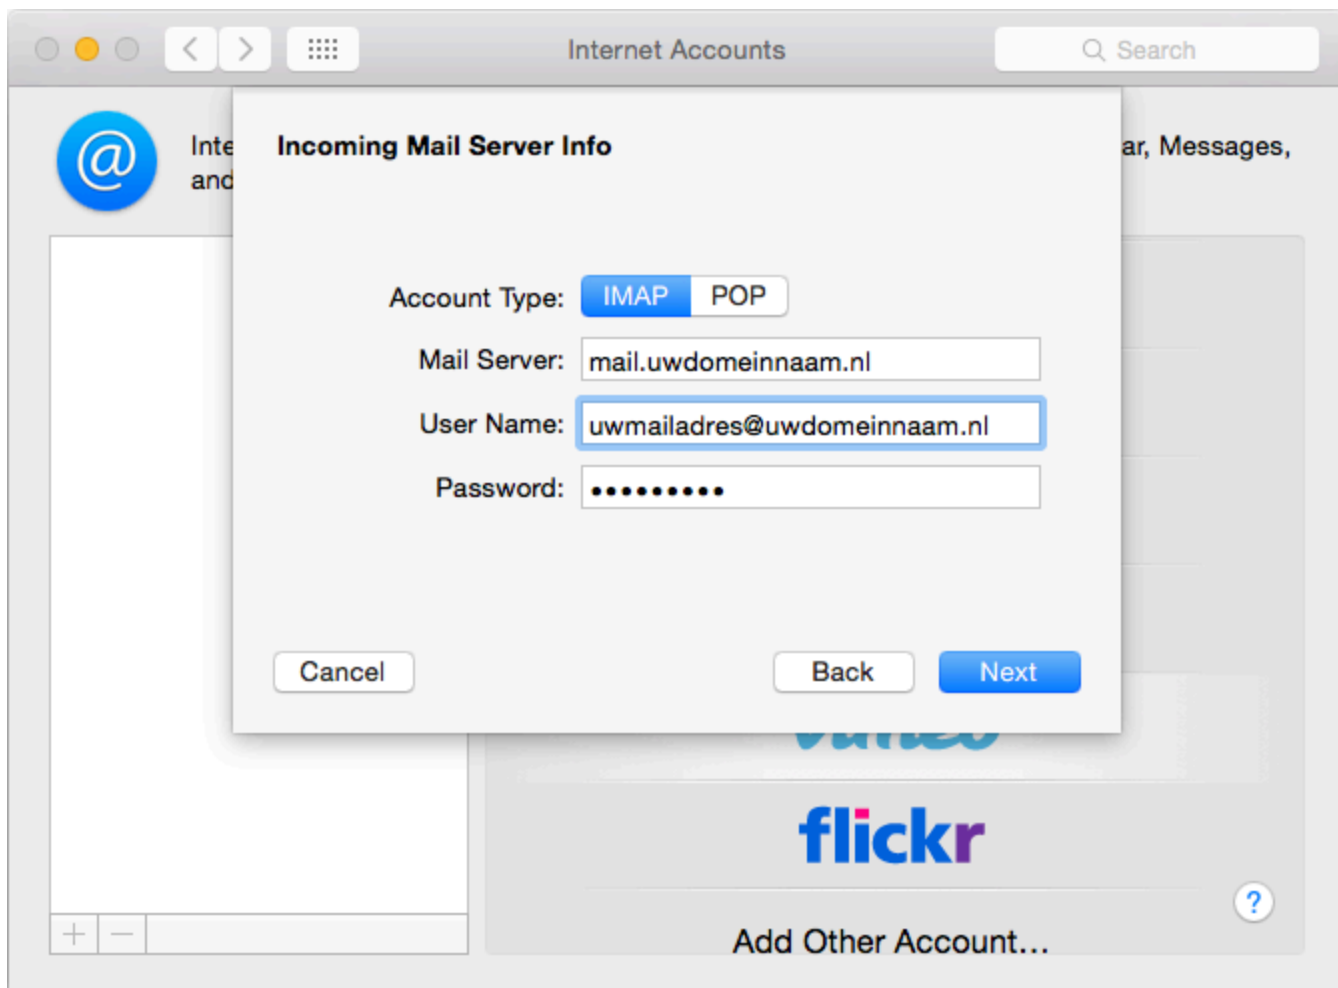

Mail (Mac OS X 10.10 Yosemite)

Internet Accounts

Search

Incoming Mail Server Info

Path Prefix: Optional

Port: 993 Use SSL

Authentication: Password

Cancel Back Next

vimeo
flickr

+

-

Add Other Account... ?

Internet Accounts

Search

@

Outgoing Mail Server Info