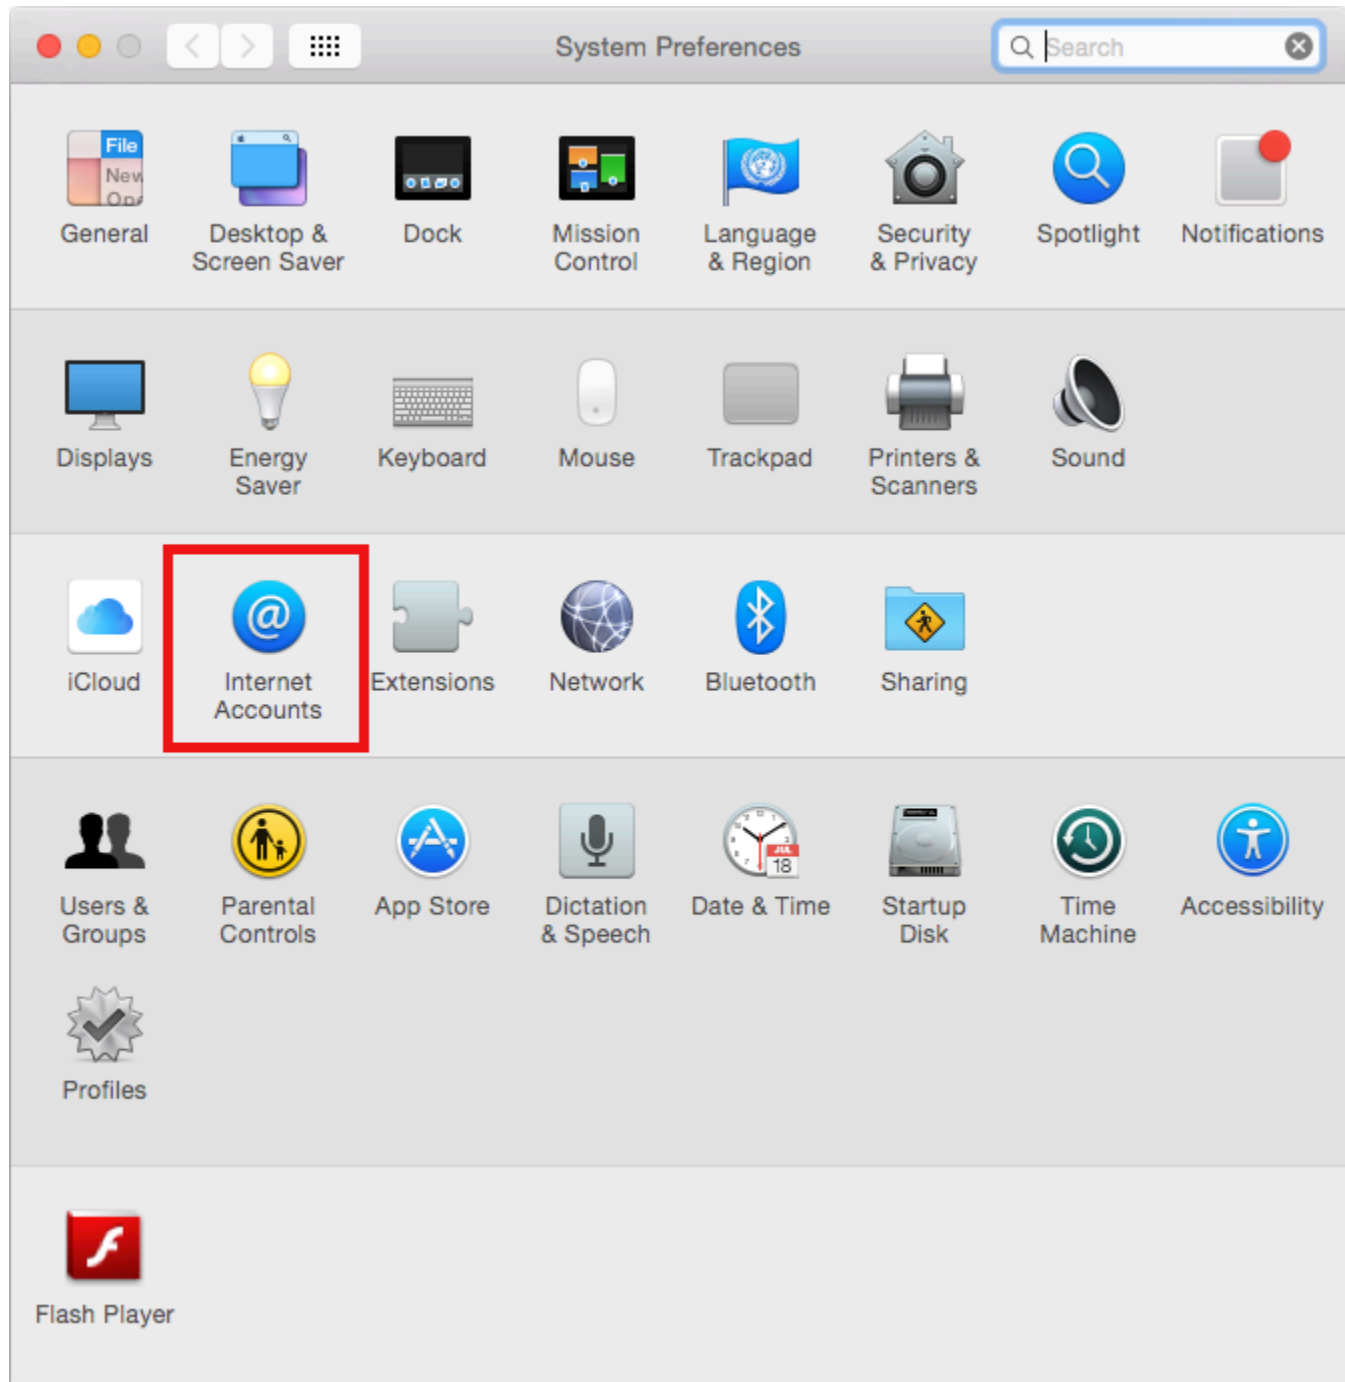

Mail (Mac OS X 10.10 Yosemite)

Internet Accounts

Search

Incoming Mail Server Info

Path Prefix: Optional

Port: 993 Use SSL

Authentication: Password

Cancel Back Next